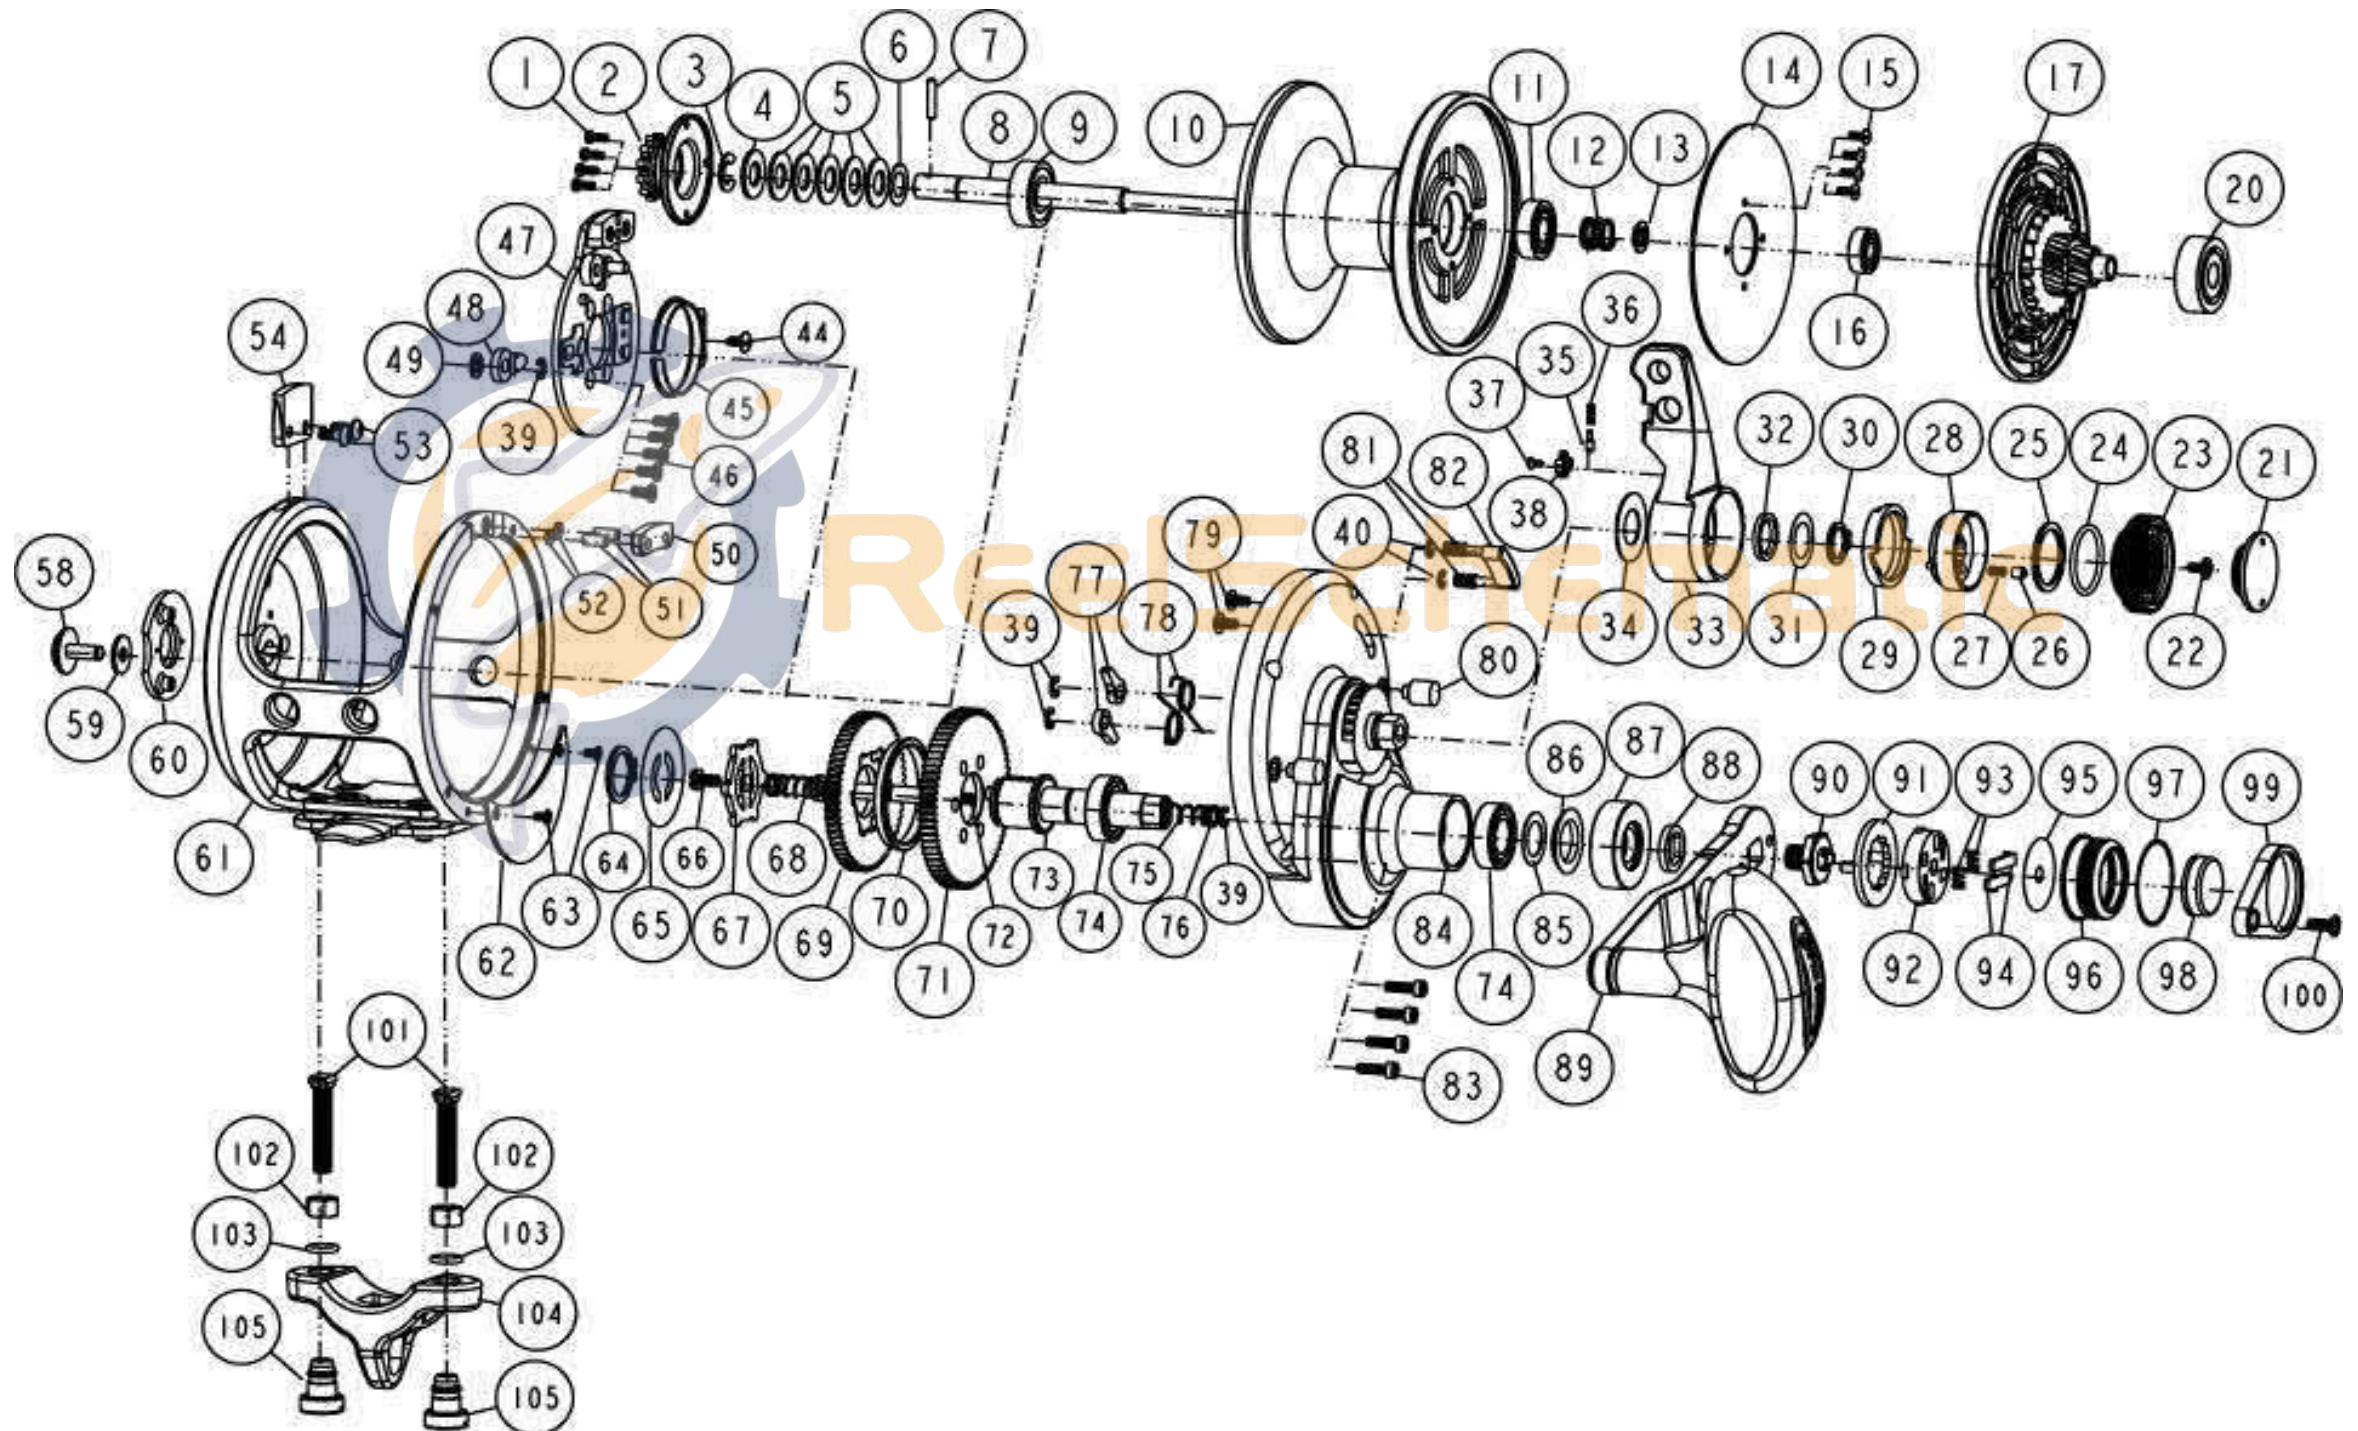

Marquesa™

by FIN-NOR

MA40IIA

MA40IIA

Fin-Nor Marquesa MA40II Reel Part List

Key #	Description	Qty.	Part No.	Key #	Description	Qty.	Part No.
1	Screw	4	LF057-01	54	Harness Lug Spacer - Left	1	DM160-01
2	Bait Click Ratchet Assembly	1	GM329-01	55	None		
3	E-Ring	1	DF092-01	56	None		
4	Collar	1	DF081-02	57	None		
5	Drag Spring	5	JF046-01	58	Bait Click Lever	1	CF109-01
6	Washer	1	CF121-01	59	Bait Click Lever Washer -A	1	CF032-01
7	Spool Shaft Pin	1	DF093-01	60	Badge	1	CF148-01
8	Spool Shaft	1	CM015-01	61	Frame Assembly	1	GM301-01
9	Ball Bearing	1	VF017-02	62	Drive Gear Cover	1	CM143-01
10	Spool	1	CM021-01	63	Screw	2	CF107-01
11	Ball Bearing	1	KF017-01	64	External Ring	1	AM075-01
12	Spring	1	CF040-01	65	Dust Cover - A	1	AM038-01
13	Collar	1	BF094-01	66	Screw	1	MF053-01
14	Drag Disc	1	CM059-01	67	Link	1	LF036-02
15	Screw	1	CM057-01	68	Coil Spring - Lower	1	VF070-01
16	Ball Bearing	1	CF117-02	69	Drive Gear - Low	1	DM012-01
17	Drag Plate	1	CM348-02	70	Spacer	1	LF160-02
18	Pinion Gear - Low Speed	1	DM011-10	71	Drive Gear - High	1	CM012-01
19	Pinion Gear - High Speed	1	CM011-10	72	Shift Shaft	1	AM146-01
20	Ball Bearing	1	JF017-01	73	Crank Shaft	1	AM008-01
21	Pre Set Knob Cover	1	CF110-01	74	Ball Bearing	2	CF017-02
22	Screw	1	CX076-04	75	Coil Spring - Upper	1	AM070-01
23	Pre Set Knob	1	CF029-03	76	Spacer	1	AM081-01
24	O-Ring	1	CF101-01	77	Anti Reverse Pawl	2	DF063-02
25	Friction Washer	1	DF121-01	78	Stopper Spring	2	CF096-01
26	Click Pin	1	CF098-01	79	Screw	2	QW123-10
27	Click Spring	1	DF114-01	80	Locating Collar	2	DF118-01
28	Drag Cam B Assembly	1	CF353-01	81	Strike Button Pin Spring	2	CF022-01
29	Drag Cam A	1	CF028-01	82	Strike Button	1	CF062-02
30	External Ring	1	JF075-01	83	Screw	4	CF053-01
31	Adjustment Washer	1	CF038-02	84	Gear Side Cover Assembly	1	CM324-01
32	Bushing	1	DF017-01	85	Adjustment Washer	1	DF035-01
33	Drag Lever	1	CM055-01	86	Rubber Seal	1	CM172-01
34	Drag Lever Washer	1	BM038-01	87	Handle Washer	1	CM054-01
35	Click Pawl	1	CM098-01	88	Spacer	1	AM160-01
36	Click Spring	1	CM114-01	89	Handle Assembly	1	CM318-01
37	Screw	1	DW107-02	90	Handle Nut	1	AM003-01
38	Cover	1	CM161-01	91	Handle Nut Retainer	1	AM034-01
39	E-Clip	4	NX092-01	92	Trip Holder	1	BM159-01
40	E-Clip	2	NX090-01	93	Coil Spring	2	MF070-01
41	None			94	Plate	2	LF104-01
42	None			95	Dust Cover - B	1	BM035-01
43	None			96	Shift Knob	1	AM158-01
44	Tapping Screw	1	QW125-02	97	Washer	1	AM035-01
45	Click Spring	1	DF022-01	98	Shift Button	1	AM062-01
46	Screw	5	TW107-04	99	Shift Knob Holder	1	AM159-01
47	Click Plate Holder	1	CM129-10	100	Handle Nut Screw	1	MF076-01
48	Bait Click Pawl	1	DF109-02	101	Rod Clamping Bolt	2	CF125-01
49	Bait Click Lever Washer -B	1	CF035-01	102	Nut	2	JF003-01
50	Harness Lug Spacer - Right	1	CM160-01	103	O-Ring	2	LF101-01
51	Pin	2	CM093-01	104	Rod Clamp - Nylon	1	XF154-01
52	O-Ring	2	CM101-01	105	Rod Clamp Nut	2	CF161-01
53	Screw	2	CM123-01				